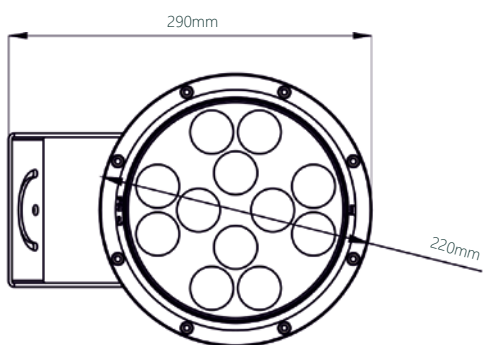

MATERIALS

316 stainless steel housing
Tempered glass
Surface polishing

TECHNICAL

	XM-E LEDs		12Vdc
	IP68		4in1 4W
	-35°C/50°C		2400lm

REFERENCE

Reference	Series	Voltage	Power	LED Qty.	Lumens
VL-8023-RGBW-OP	AQUA.N12	12 Vdc	48 W	12 pcs	2400 lm

COLORS

 Code: RGB - W
 DMX512

DIMENSIONS

OPTICS