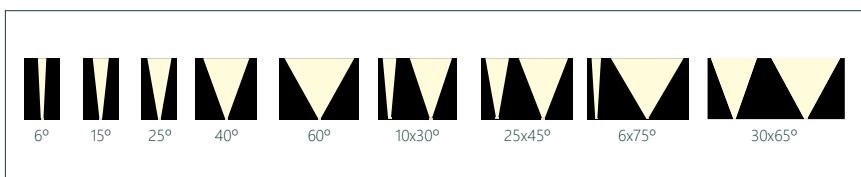

LINNEA.LL1

INFO
MORE LANGUAGES

www.varonaleds.com/arq_catalogue/LINNEALL1.pdf

DESCRIPTION

LINNEA.LL1 is a 1W LED liner that can mount a wide variety of optics to create any desired effect. LINNEA.LL1 is efficient, robust, and very versatile.

MATERIALS

Heavy duty aluminum body
Tempered glass cover
Polyester powder coating on surface

TECHNICAL

	CREE XP-G2 LEDs		230Vac
	IP65		1W@350mA
	-35°C/50°C		1854lm

REFERENCE

Reference	Series	Voltage	Power	Color	Control	LED Qty.	Lumens
VL-1020/100-C-OP	LINNEA.LL1	230 Vac	18 W	C	-	18 pcs	1854 lm
VL-1021/100-RGB-OP	LINNEA.LL1	230 Vac	18 W	RGB	DMX512	18 pcs	1072 lm

DIMENSIONS

OPTICS

COLORS

	Code: R 750nm
	Code: G 750nm
	Code: B 750nm
	Code: Y 750nm
<hr/>	
	Code: WW 3000K
	Code: NW 4500K
	Code: CW 6000K
<hr/>	
	Code: RGB DMX512