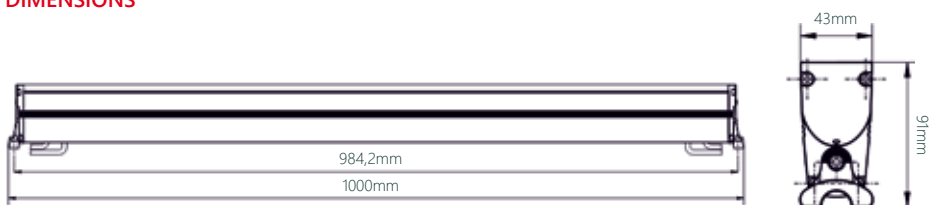

MATERIALS

Heavy duty aluminum body
Tempered glass cover
Polyester powder coating on surface

TECHNICAL

	CREE XP-G2 LEDs		230Vac
	IP65		1W@350mA
	-35°C/50°C		1854lm

REFERENCE

Reference	Series	Voltage	Power	Color	Control	LED Qty.	Lumens
VL-1020/100-C-OP	LINNEA.LL1	230 Vac	18 W	C	-	18 pcs	1854 lm
VL-1021/100-RGB-OP	LINNEA.LL1	230 Vac	18 W	RGB	DMX512	18 pcs	1072 lm

DIMENSIONS

OPTICS

COLORS

	Code: R 750nm
	Code: G 750nm
	Code: B 750nm
	Code: Y 750nm
<hr/>	
	Code: WW 3000K
	Code: NW 4500K
	Code: CW 6000K
<hr/>	
	Code: RGB DMX512