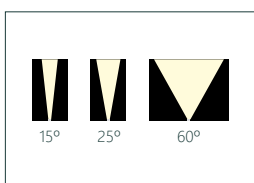

MATERIALS

316 stainless steel housing
Tempered glass
Surface polishing

TECHNICAL

	CREE XP-G2 XM-E LEDs		12Vdc
	IP68		1W@350mA 4in1 4W
	-35°C/50°C		3600lm

REFERENCE

Reference	Series	Voltage	Power	LED Qty.	Lumens
VL-8014-C-OP	AQUA.UG36	12 Vdc	36 W	36 pcs	3600 lm
VL-8015-RGBW-OP	AQUA.UG36	12 Vdc	48 W	12 pcs	2820 lm

DIMENSIONS

OPTICS

COLORS

	Code: R 750nm
	Code: G 750nm
	Code: B 750nm
	Code: Y 750nm
<hr/>	
	Code: WW 3000K
	Code: NW 4500K
	Code: CW 6000K
<hr/>	
	Code: RGB DMX512