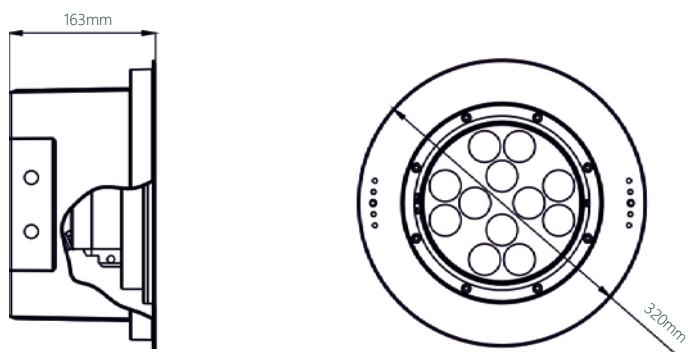

MATERIALS

316 stainless steel housing
Tempered glass
Surface polishing

TECHNICAL

	CREE XP-G2 XM-E LEDs		12Vdc
	IP68		1W@350mA 4in1 4W
	-35°C/50°C		3600lm

REFERENCE

Reference	Series	Voltage	Power	LED Qty.	Lumens
VL-8014-C-OP	AQUA.UG36	12 Vdc	36 W	36 pcs	3600 lm
VL-8015-RGBW-OP	AQUA.UG36	12 Vdc	48 W	12 pcs	2820 lm

DIMENSIONS

OPTICS

COLORS

	Code: R 750nm
	Code: G 750nm
	Code: B 750nm
	Code: Y 750nm
<hr/>	
	Code: WW 3000K
	Code: NW 4500K
	Code: CW 6000K
<hr/>	
	Code: RGB DMX512