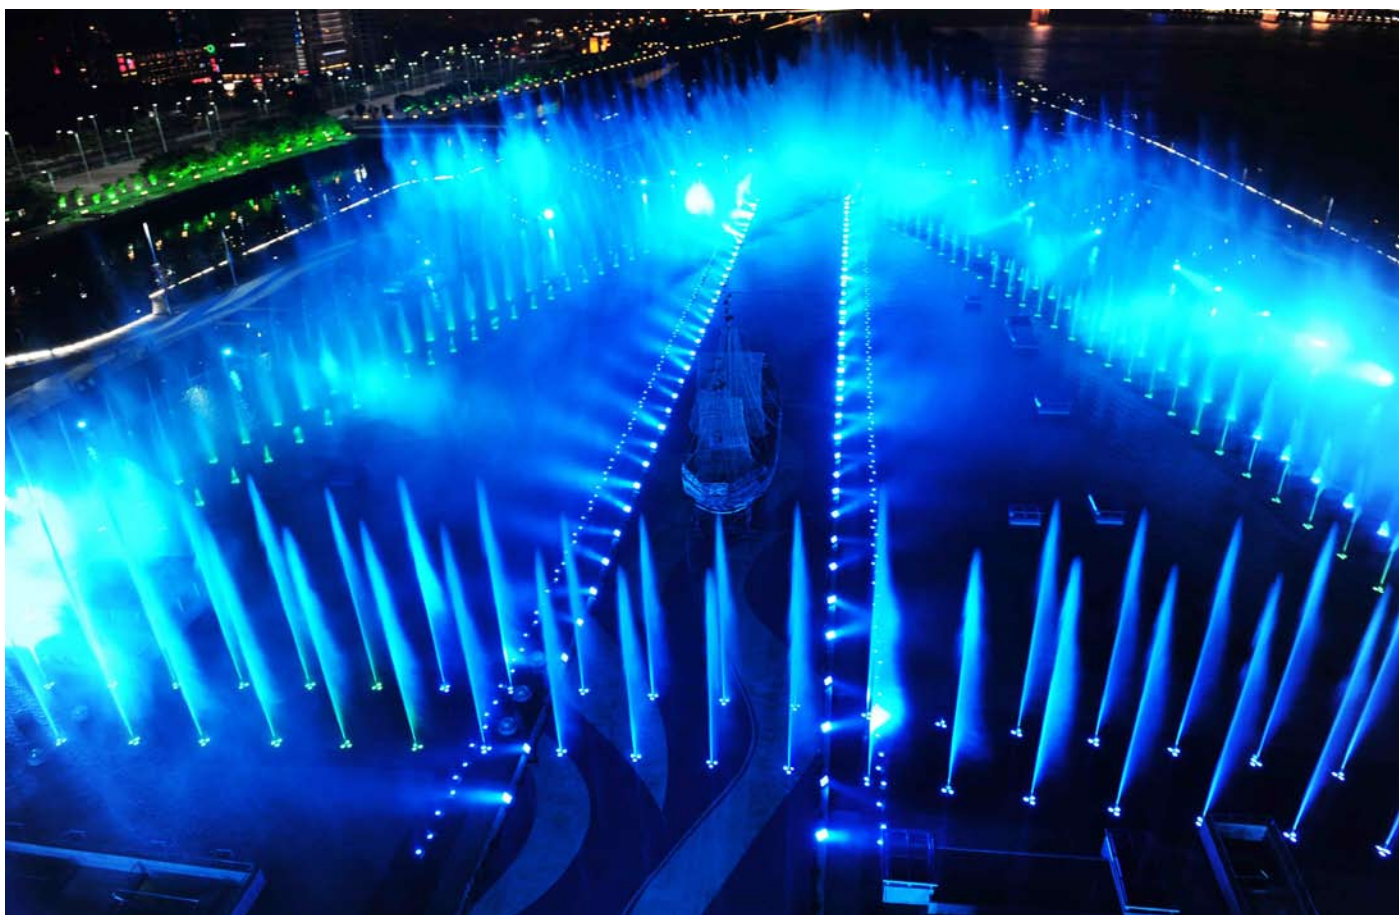


AQUA.UG36

INFO
MORE LANGUAGES

www.varonaleds.com/arq_catalogue/AQUAUG36.pdf

DESCRIPTION

AQUA series are underwater projectors, recessed and surface mounted, completely built in stainless steel. The wide variety of optics and the RGBW 4in1 colour changing LEDs allow to create any light effect in swimming pools and fountains.

MATERIALS

316 stainless steel housing
Tempered glass
Surface polishing

TECHNICAL

	CREE XP-G2 XM-E LEDs		12Vdc
	IP68		1W@350mA 4in1 4W
	-35°C/50°C		3600lm

REFERENCE

Reference	Series	Voltage	Power	LED Qty.	Lumens
VL-8014-C-OP	AQUA.UG36	12 Vdc	36 W	36 pcs	3600 lm
VL-8015-RGBW-OP	AQUA.UG36	12 Vdc	48 W	12 pcs	2820 lm