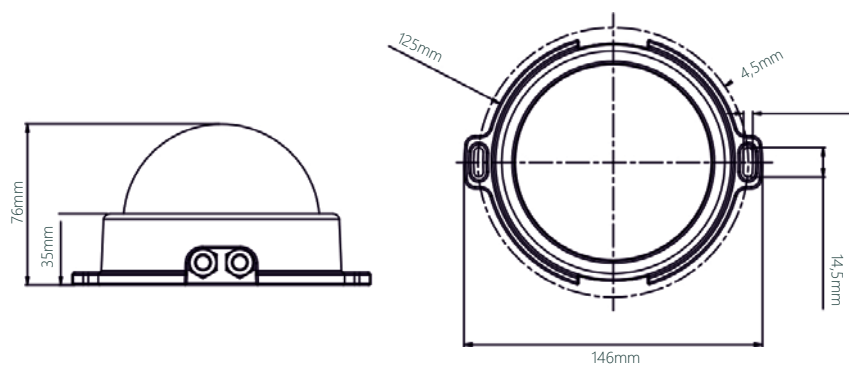

MATERIALS

Aluminum alloy housing
Tempered glass
Akzo Nobel powder coating

TECHNICAL

	CREE SMD LEDs		24Vdc
	IP66		SMD 0.3W
	-35°C/50°C		600lm

REFERENCE

Reference	Series	Voltage	Power	Color	Control	LED Qty.	Diffuser type
VL-9006-C-A	POINT.5	24 Vdc	4,3 W	C	-	18 pcs	A
VL-9007-RGB-A	POINT.5	24 Vdc	4,7 W	RGB	DMX512	18 pcs	A
VL-9008-C-B	POINT.5	24 Vdc	4,3 W	C	-	18 pcs	B
VL-9009-RGB-B	POINT.5	24 Vdc	4,7 W	RGB	DMX512	18 pcs	B

COLORS

	Code: R 750nm
	Code: G 750nm
	Code: B 750nm
	Code: Y 750nm
<hr/>	
	Code: WW 3000K
	Code: NW 4500K
	Code: CW 6000K
<hr/>	
	Code: RGB DMX512

DIMENSIONS

OPTICS