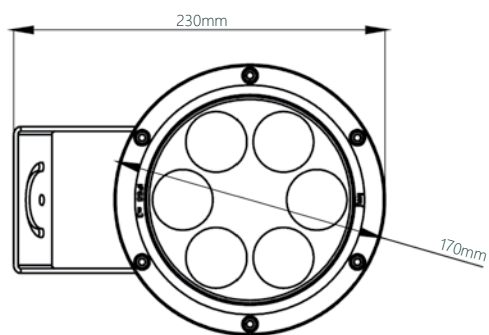

MATERIALS

316 stainless steel housing
Tempered glass
Surface polishing

TECHNICAL

	XM-E LEDs		12Vdc
	IP68		4in1 4W
	-35°C/50°C		1800lm

REFERENCE

Reference	Series	Voltage	Power	LED Qty.	Lumens
VL-8020-RGBW-OP	AQUA.N6	12 Vdc	24 W	6 pcs	1800 lm

COLORS

 Code: RGB - W
 DMX512

DIMENSIONS

OPTICS