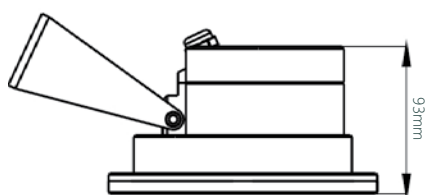

DIMENSIONS