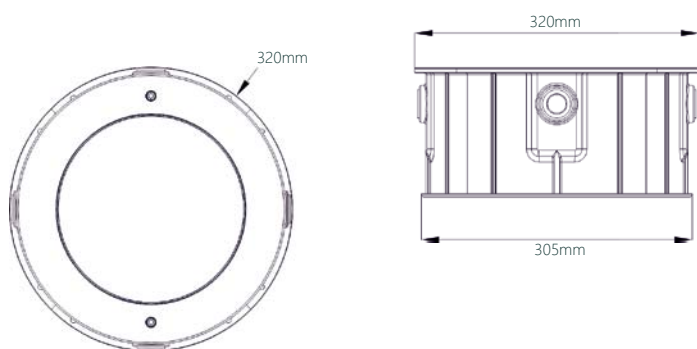


UG.SPLIT

INFO
MORE LANGUAGES

www.varonaleds.com/arq_catalogue/UGSPLIT.pdf

DESCRIPTION

VARONALEDS UG.SPLIT is 2 sides orientable underground projector. It uses oversized optics in order to create the optimum in performance, delivering both even and homogenous light in the close vicinity of the fixture and a high output for good projection distances.

MATERIALS

Stainless steel top cover
Tempered glass cover
High density plastic embedded base

TECHNICAL

	CREE XP-G2 LEDs		230Vac
	IP67		2W@500mA
	-35°C/50°C		1359lm

REFERENCE

Reference	Series	Voltage	Power	Color	Control	LED Qty.	Lumens
VL-4060-C	UGO.18	230 Vac	28 W	C	-	12 pcs	1359 lm
VL-4061-RGB	UGO.18	230 Vac	46 W	RGB	DMX512	12 pcs	691 lm

COLORS

- Code: R
750nm
- Code: G
750nm
- Code: B
750nm
- Code: Y
750nm

- Code: WW
3000K
- Code: NW
4500K
- Code: CW
6000K

- ■ ■ Code: RGB
DMX512

DIMENSIONS

OPTICS