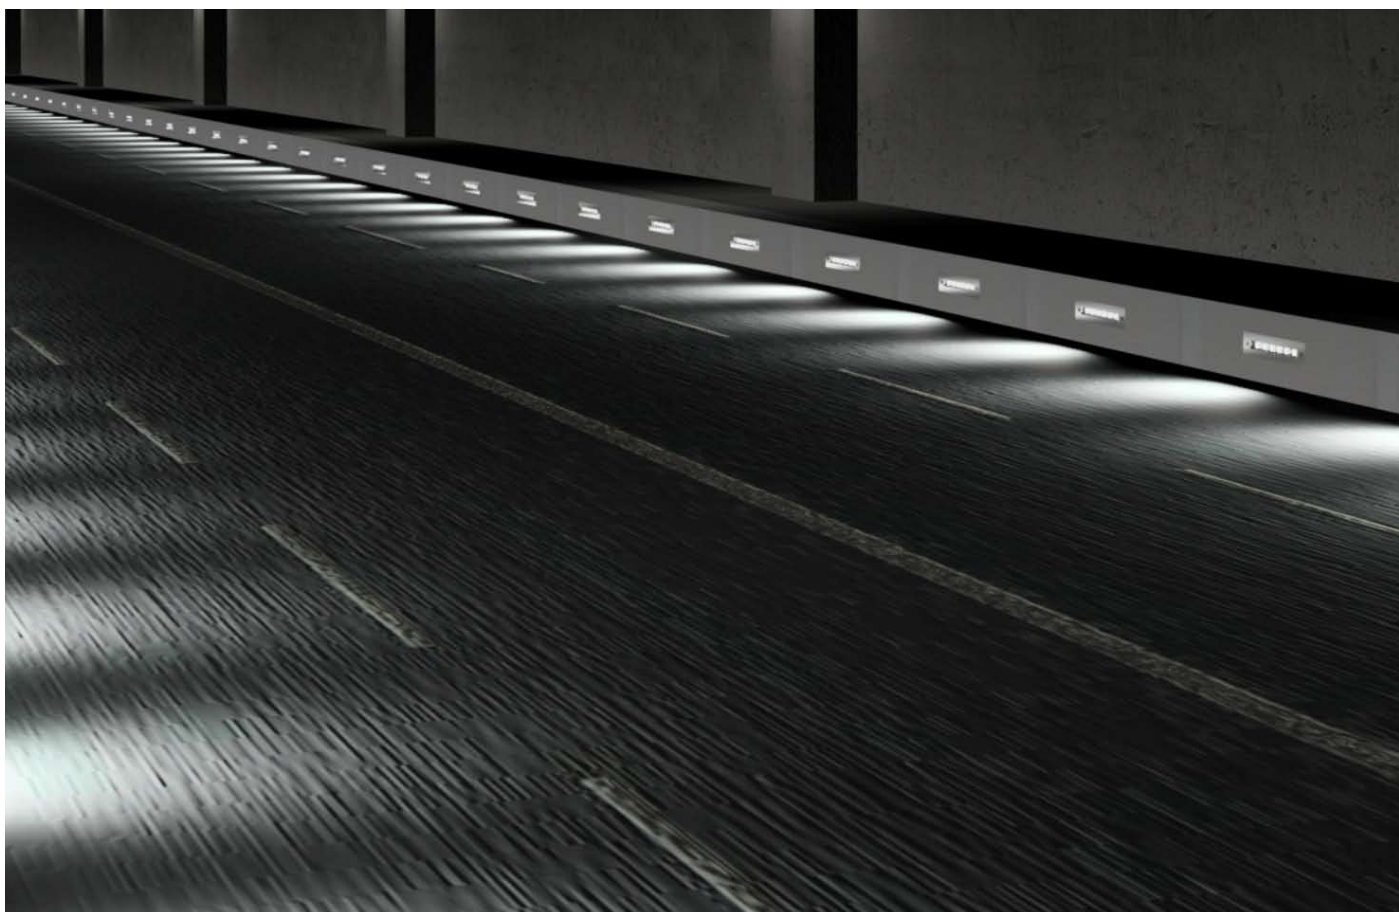


V SIGN.W LINE
V SIGN.W LINE 2

INFO
MORE LANGUAGES

www.varonaleds.com/arq_catalogue/VSIGNWLINE1&2.pdf

DESCRIPTION

V SIGN is a series of small projectors for signal or small architectural decoration effects. They include wall and floor recessed lamps for paths, steps, stairs or walls.

MATERIALS

Stainless steel 316 top cover
Tempered glass cover 6mm
Die casting grey powder coated aluminum

TECHNICAL

	OSRAM LEDs		230Vac
	IP65		2W@500mA SMD
	-20°C/40°C		875lm

REFERENCE

Reference	Series	Voltage	Power	Color	LED Qty.	Lumens
VL-7010-C	VSIGN.WLINE	230 Vac	6 W	C	3 pcs	400 lm
VL-7011-C	VSIGN.WLINE	230 Vac	12 W	C	6 pcs	875 lm
VL-7012-C	VSIGN.WLINE2	230 Vac	4 W	C	10 pcs	18 lm
VL-7013-C	VSIGN.WLINE2	230 Vac	7 W	C	20 pcs	36 lm
VL-7014-C	VSIGN.WLINE2	230 Vac	14 W	C	40 pcs	75 lm