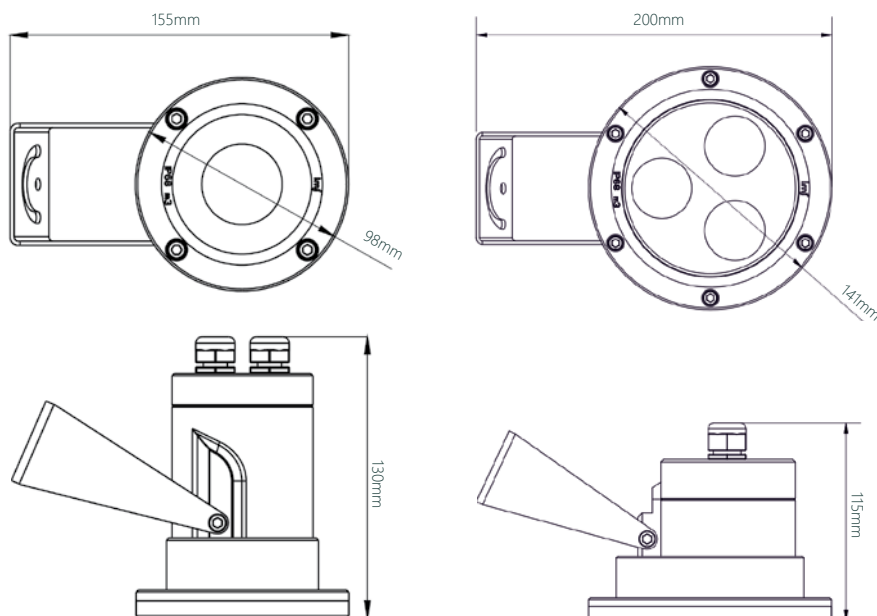

#### TECHNICAL

	XM-E LEDs		12Vdc
	IP68		4in1 4W
	-35°C/50°C		1200lm

**REFERENCE**

Reference	Series	Voltage	Power	LED Qty.	Lumens
VL-8020-RGBW-OP	AQUA.N1	12 Vdc	4 W	1 pcs	400 lm
VL-8021-RGBW-OP	AQUA.N3	12 Vdc	12 W	3 pcs	1200 lm

**COLORS**

 Code: RGB - W  
 DMX512

**DIMENSIONS**

**OPTICS**