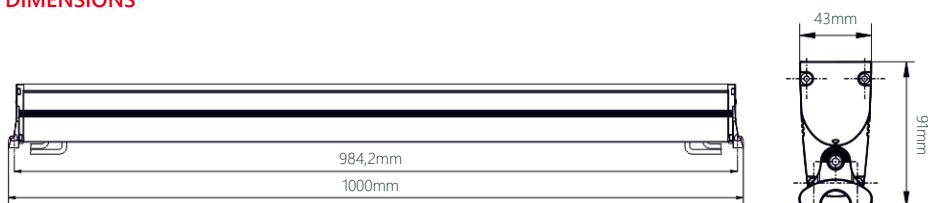

MATERIALS

Heavy duty aluminum body
Tempered glass cover
Polyester powder coating on surface

TECHNICAL

	CREE XP-G2 LEDs		230Vac
	IP65		1W@350mA
	-35°C/50°C		1854lm

REFERENCE

Reference	Series	Voltage	Power	Color	Control	LED Qty.	Lumens
VL-1020/100-C-OP	LINNEA.LL1	230 Vac	18 W	C	-	18 pcs	1854 lm
VL-1021/100-RGB-OP	LINNEA.LL1	230 Vac	18 W	RGB	DMX512	18 pcs	1072 lm

DIMENSIONS

OPTICS

COLORS

	Code: R 750nm
	Code: G 750nm
	Code: B 750nm
	Code: Y 750nm
<hr/>	
	Code: WW 3000K
	Code: NW 4500K
	Code: CW 6000K
<hr/>	
	Code: RGB DMX512