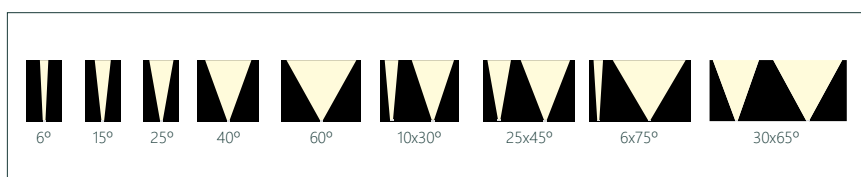


LINNEA.LL1

INFO
MORE LANGUAGES

www.varonaleds.com/arq_catalogue/LINNEALL1.pdf

DESCRIPTION

LINNEA.LL1 is a 1W LED liner that can mount a wide variety of optics to create any desired effect. LINNEA.LL1 is efficient, robust, and very versatile.

MATERIALS

Heavy duty aluminum body
Tempered glass cover
Polyester powder coating on surface

TECHNICAL

	CREE XP-G2 LEDs		230Vac
	IP65		1W@350mA
	-35°C/50°C		1854lm

REFERENCE

Reference	Series	Voltage	Power	Color	Control	LED Qty.	Lumens
VL-1020/100-C-OP	LINNEA.LL1	230 Vac	18 W	C	-	18 pcs	1854 lm
VL-1021/100-RGB-OP	LINNEA.LL1	230 Vac	18 W	RGB	DMX512	18 pcs	1072 lm

DIMENSIONS

OPTICS

COLORS

	Code: R 750nm
	Code: G 750nm
	Code: B 750nm
	Code: Y 750nm
<hr/>	
	Code: WW 3000K
	Code: NW 4500K
	Code: CW 6000K
<hr/>	
	Code: RGB DMX512